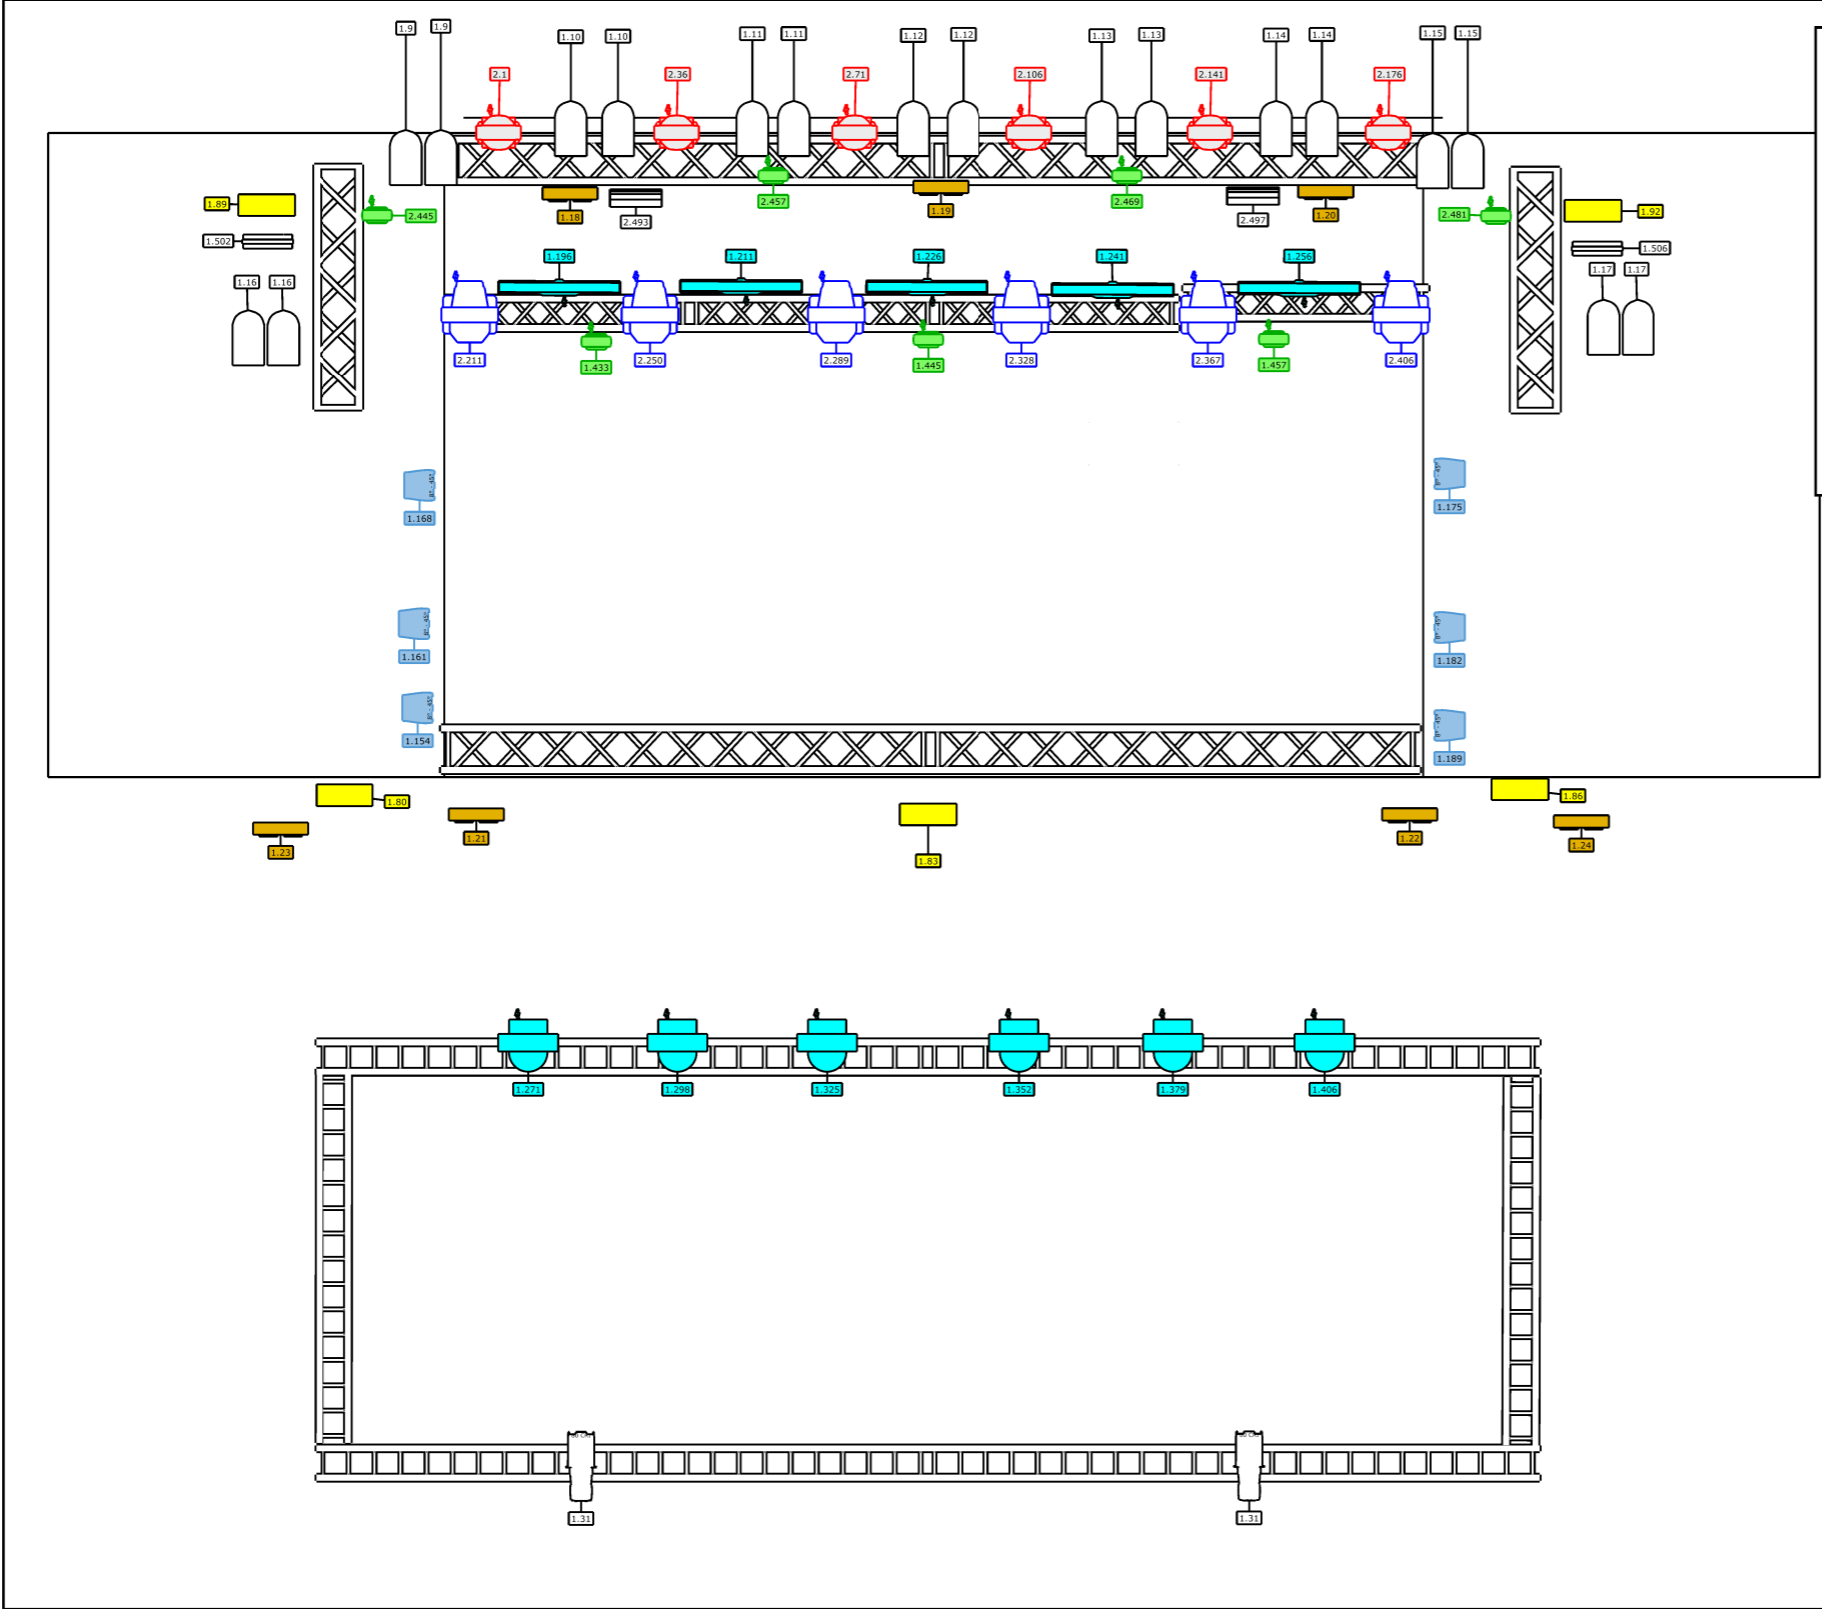

PARKTEATRET SCENE

- Haze Stage Right Base Hazer 2ch 3.501
- Haze Stage Left Base Hazer 2ch 3.503
- DMX Fan 3.505

- Fixtures available on floor:
- 6x Par 64 Shortnose Floorcans
- 6x SnowPAR2 Pro Quad 9
- 6x Prolights Pixie Wash
- 4x Portman P3 Pix3L

Symbol Key

-  Par 64 (18)
-  Clay Paky Aleda K10 B-Eye (6)
-  High End Solaspot 1000 (6)
-  Martin 101 (7)
-  Robe Robin Spider (6)
-  Snow Par Zoom 2 (6)
-  Prolights Sunbar 1000 (5)
-  Martin Atomic 3000 (2)
-  Led Strobe 4ch (2)
-  2-Lite Blinder (7)
-  Portman P3 Pix3L (5)
-  Source Four 750w Profile (2)