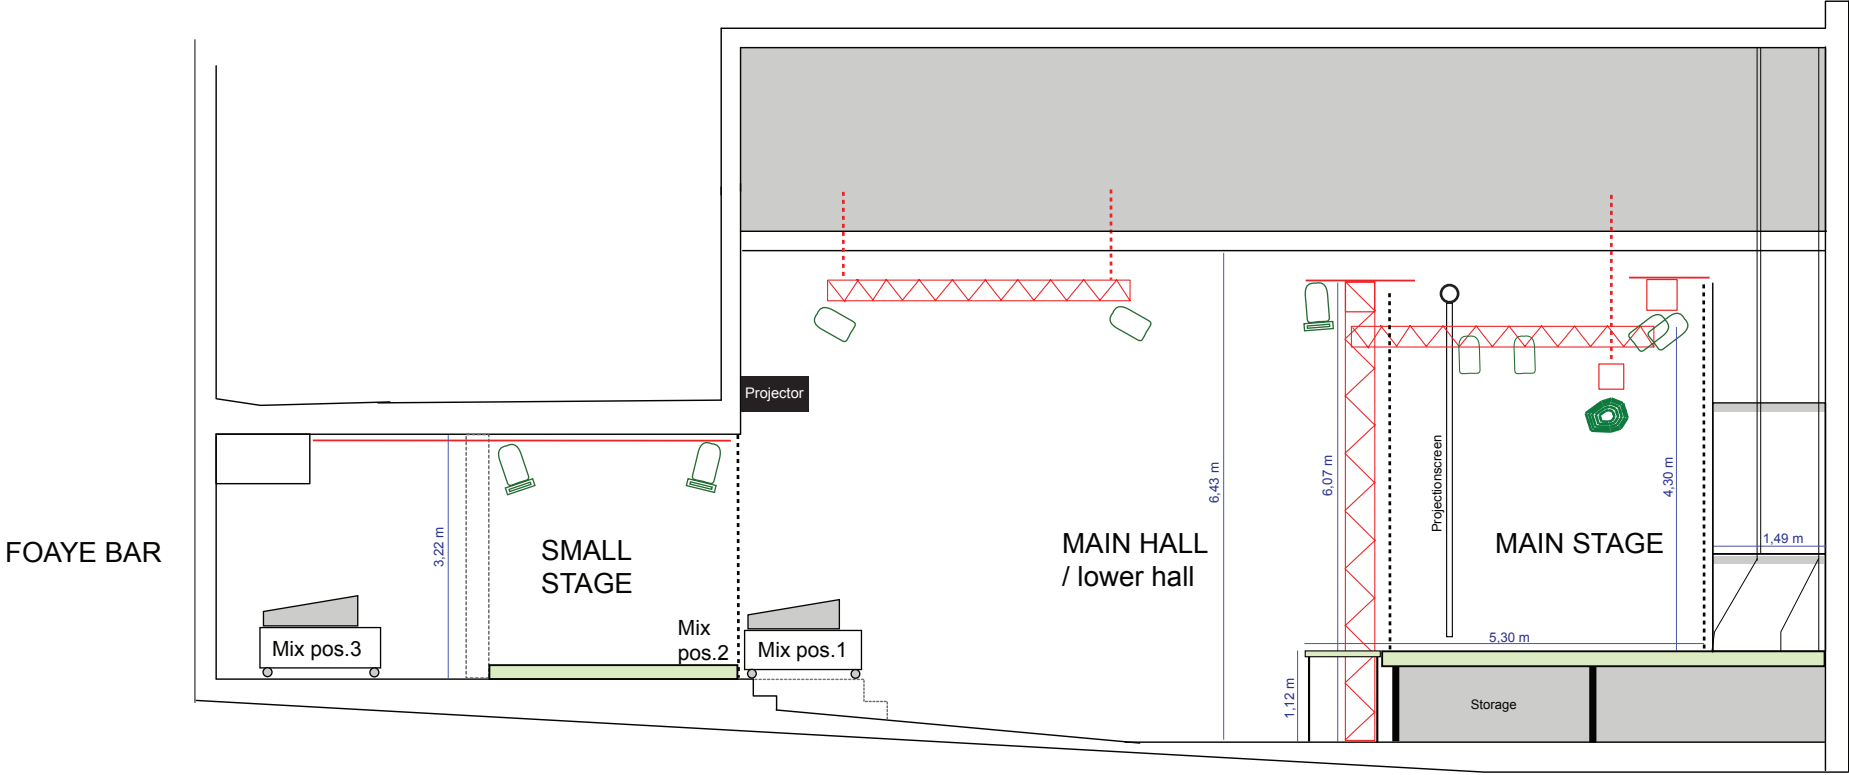

PARKTEATRET VENUE SIDE 1:100
(Old version - not updated)

Staging

Black Curtains

Mounting for light

Wire

Parcan

Robe 250 spot